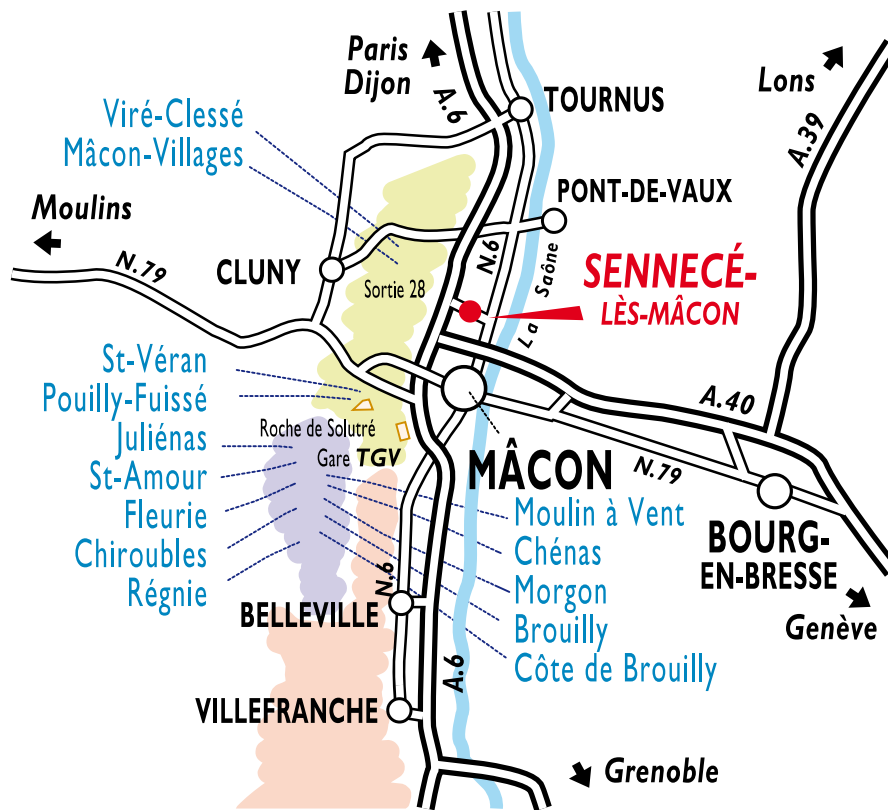

Hôtel** Restaurant Auberge de la Tour

604, rue Vrémontoise – 71000 Sennecé-lès-Mâcon – France

Phone +33 (0)3 85 36 02 70 – Fax +33 (0)3 85 36 03 47

aubergedelatour@wanadoo.fr

Take motorway A6 exit 28 Mâcon-Nord toll road. L'Auberge is located at the foot of a medieval tower near Sennecé-lès-Mâcon Church (1km from the toll plaza).

GPS : 46°21'27.13" N 4°49'57'49"E