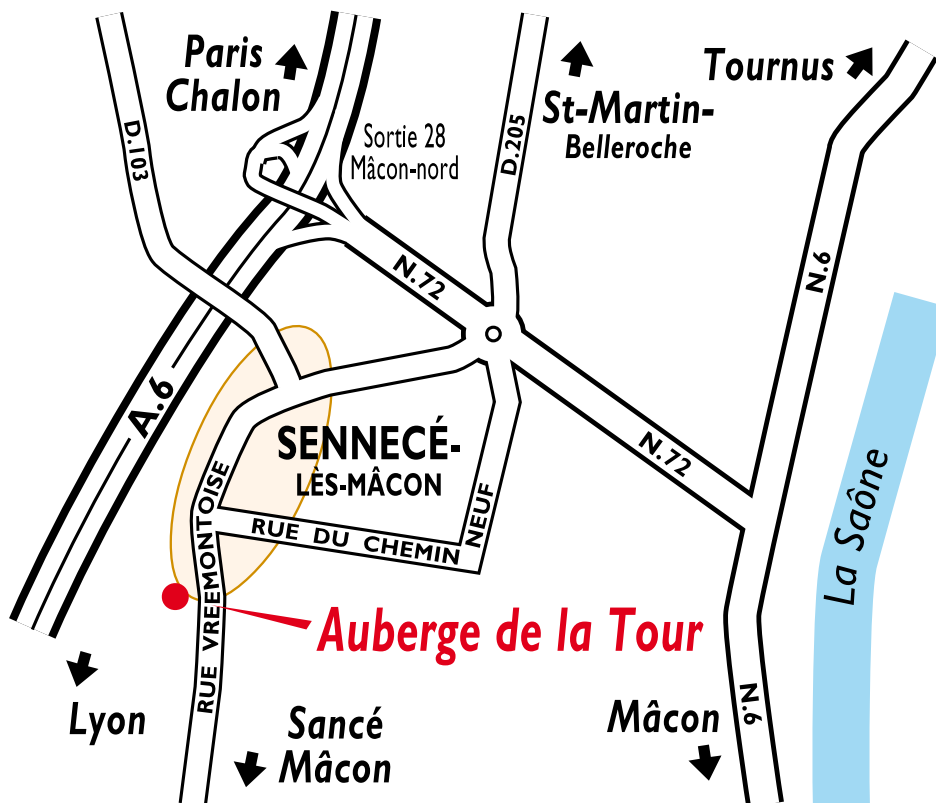

Hôtel** Restaurant Auberge de la Tour

604, rue Vrémontoise – 71000 Sennecé-lès-Mâcon – France

Phone +33 (0)3 85 36 02 70 – Fax +33 (0)3 85 36 03 47

aubergedelatour@wanadoo.fr

Take motorway A6 exit 28 Mâcon-Nord toll road. L'Auberge is located at the foot of a medieval tower near Sennecé-lès-Mâcon Church (1km from the toll plaza).

GPS : 46°21'27.13" N 4°49'57'49"E